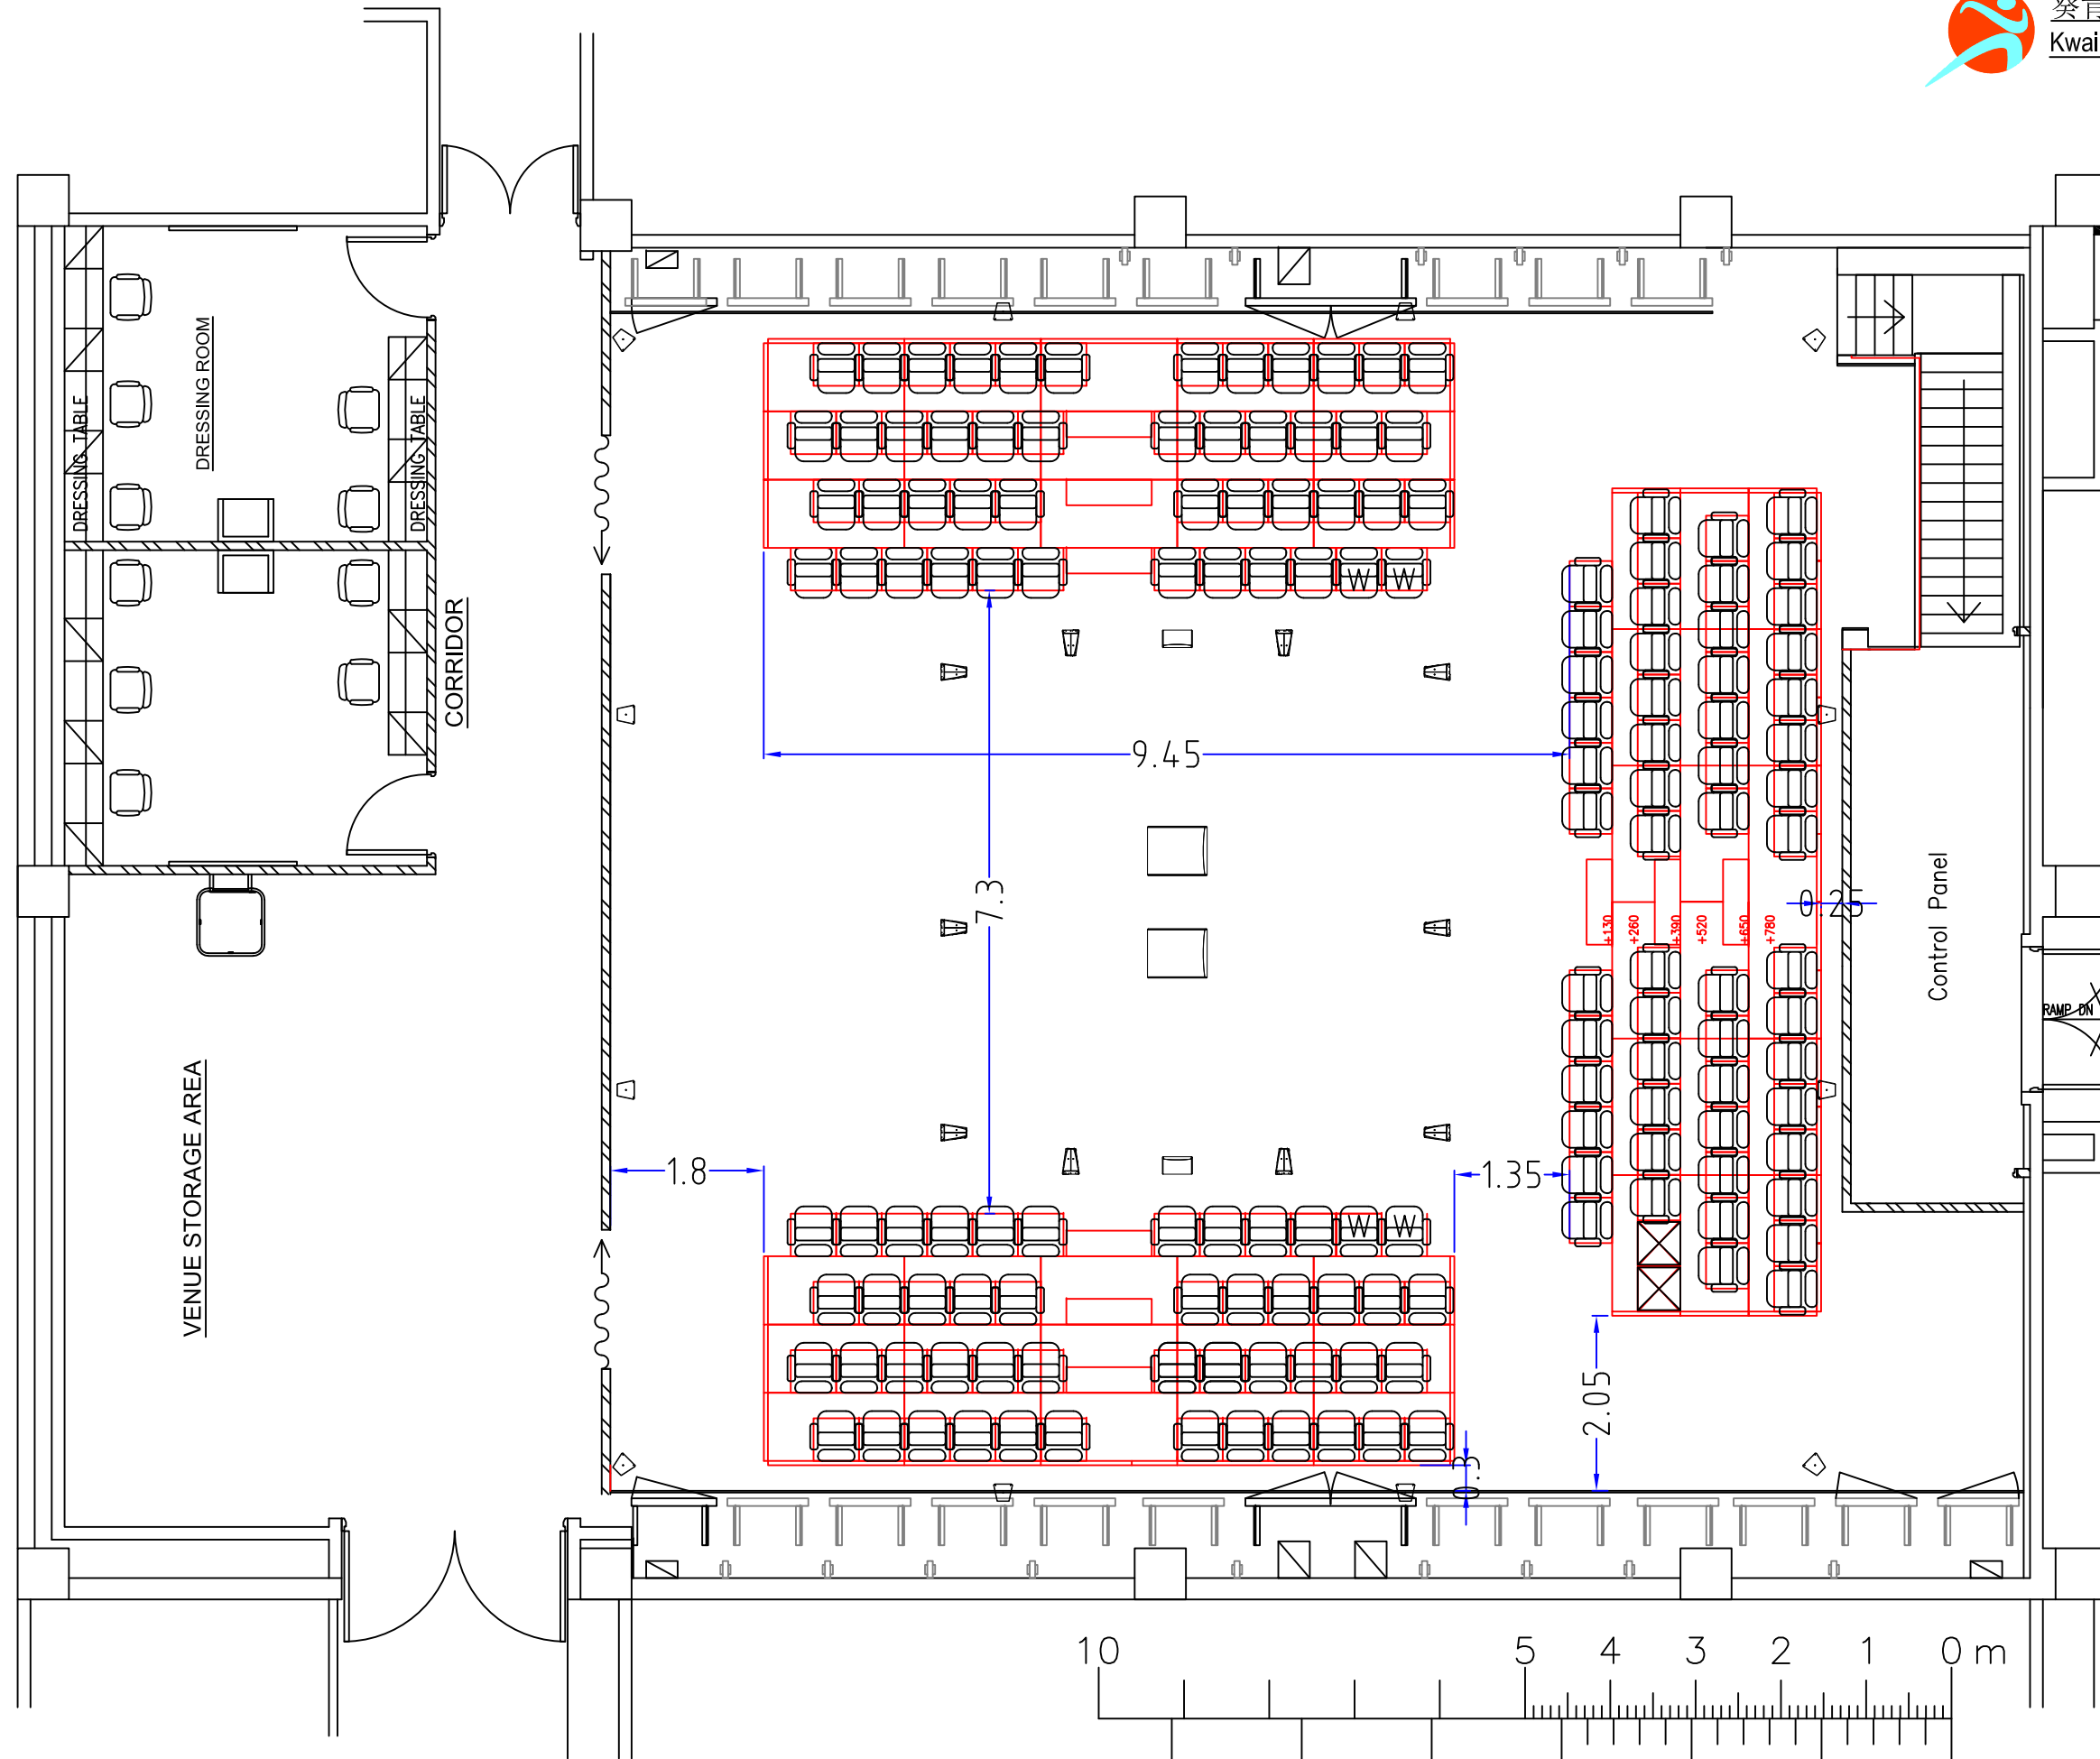

座位 Seats: 130
舞台畫框 Proscenium Opening: Nil

- 場館留座 Management Seats
- 適合坐輪椅者座位 Seats Suitable For Audience On Wheel Chairs

座位 Seats: 150
舞台畫框 Proscenium Opening: Nil

- 場館留座 Management Seats
- 適合坐輪椅者座位 Seats Suitable For Audience On Wheel Chairs

座位 Seats: 160

舞台畫框 Proscenium Opening: Nil

場館留座
Management Seats

W
適合坐輪椅者座位
Seats Suitable For Audience On Wheel Chairs