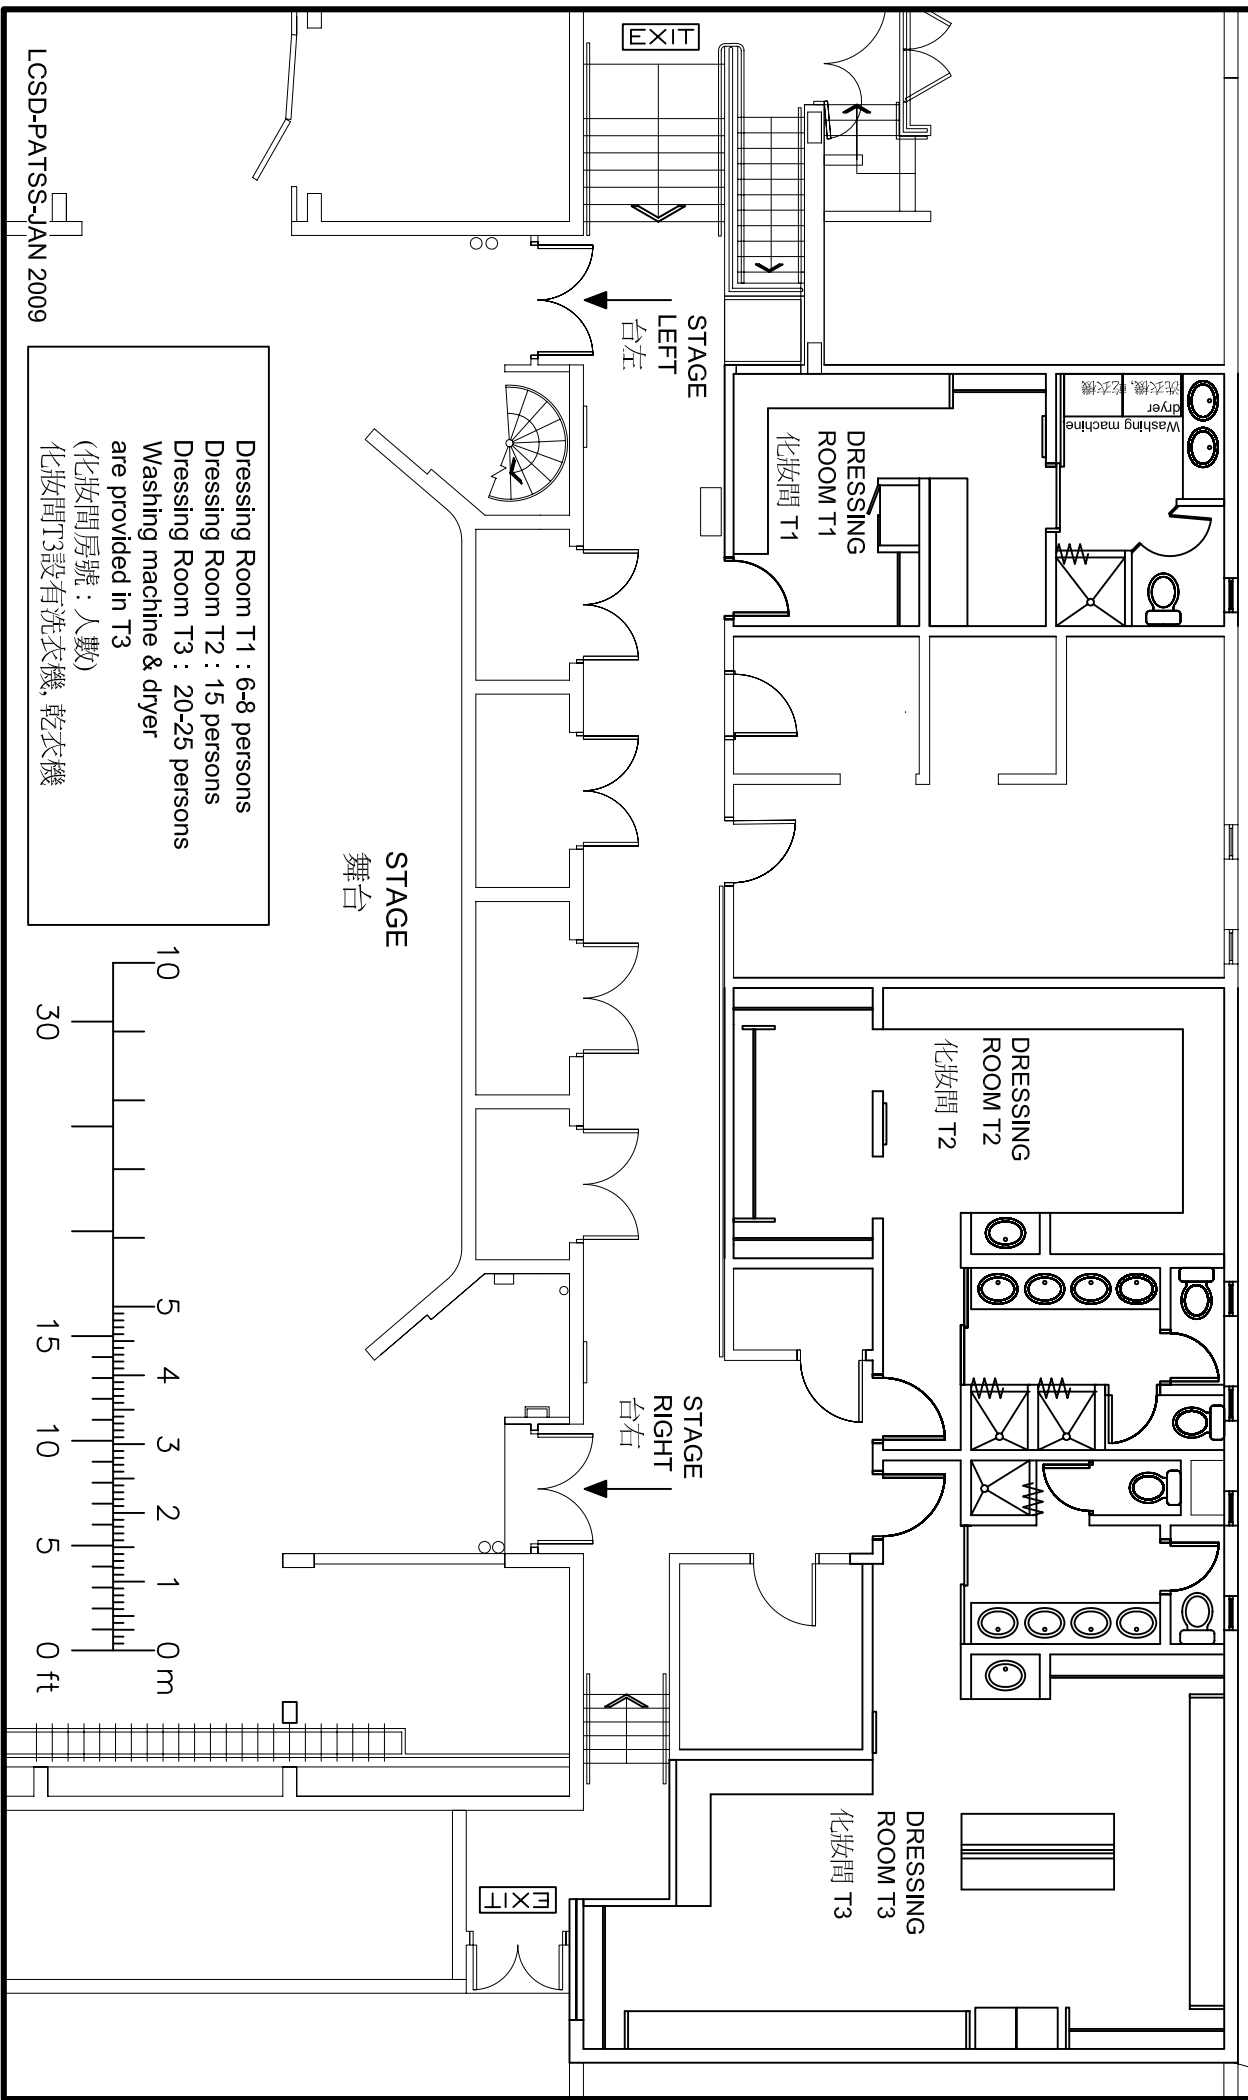

Hong Kong City Hall - Theatre Dressing Room  
香港大會堂 - 劇院化妝間

Dressing Room T1 : 6-8 persons  
Dressing Room T2 : 15 persons  
Dressing Room T3 : 20-25 persons  
Washing machine & dryer  
are provided in T3  
(化妝間房號：人數)  
化妝間T3設有洗衣機, 乾衣機