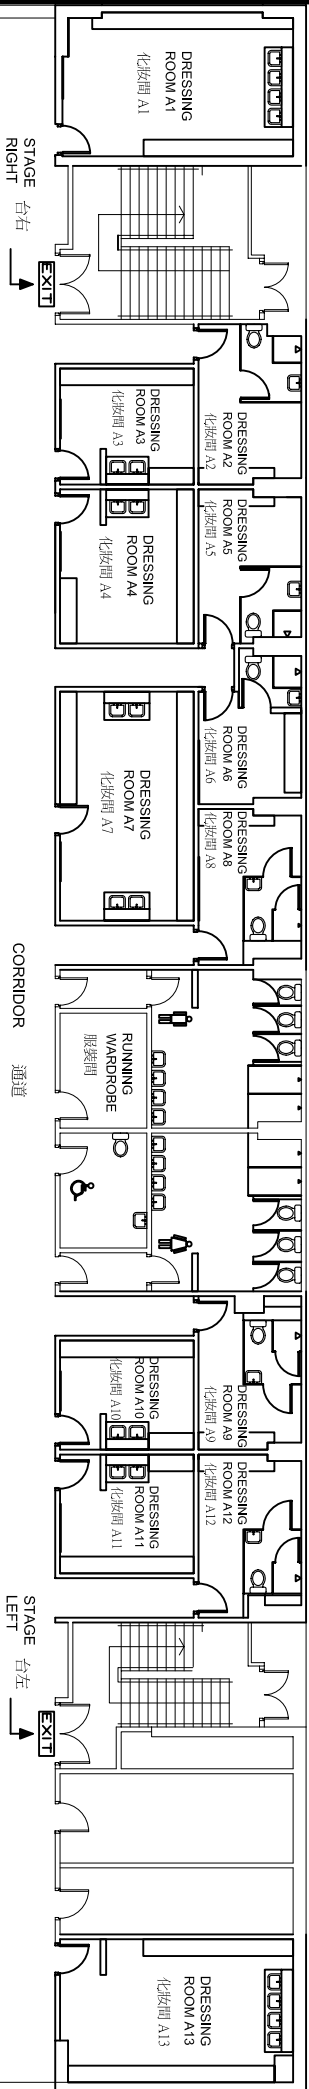

Tuen Mun Town Hall - Auditorium Dressing Room
屯門大會堂 - 演奏廳化妝間

Mezz Level 閣樓

- Dressing Room A1 : 14 - 15 persons
 - Dressing Room A2 : 1 - 2 persons
 - Dressing Room A3 : 6 - 8 persons
 - Dressing Room A4 : 8 - 10 persons
 - Dressing Room A5 : 1 - 2 persons
 - Dressing Room A6 : 1 - 2 persons
 - Dressing Room A7 : 15 persons
 - Dressing Room A8 : 1 - 2 persons
 - Dressing Room A9 : 1 - 2 persons
 - Dressing Room A10 : 7 persons
 - Dressing Room A11 : 7 persons
 - Dressing Room A12 : 1 - 2 persons
 - Dressing Room A13 : 16 persons
- (化妝間房號：人數)

STAGE
舞台

CARGO
LIFT
載貨
升降機