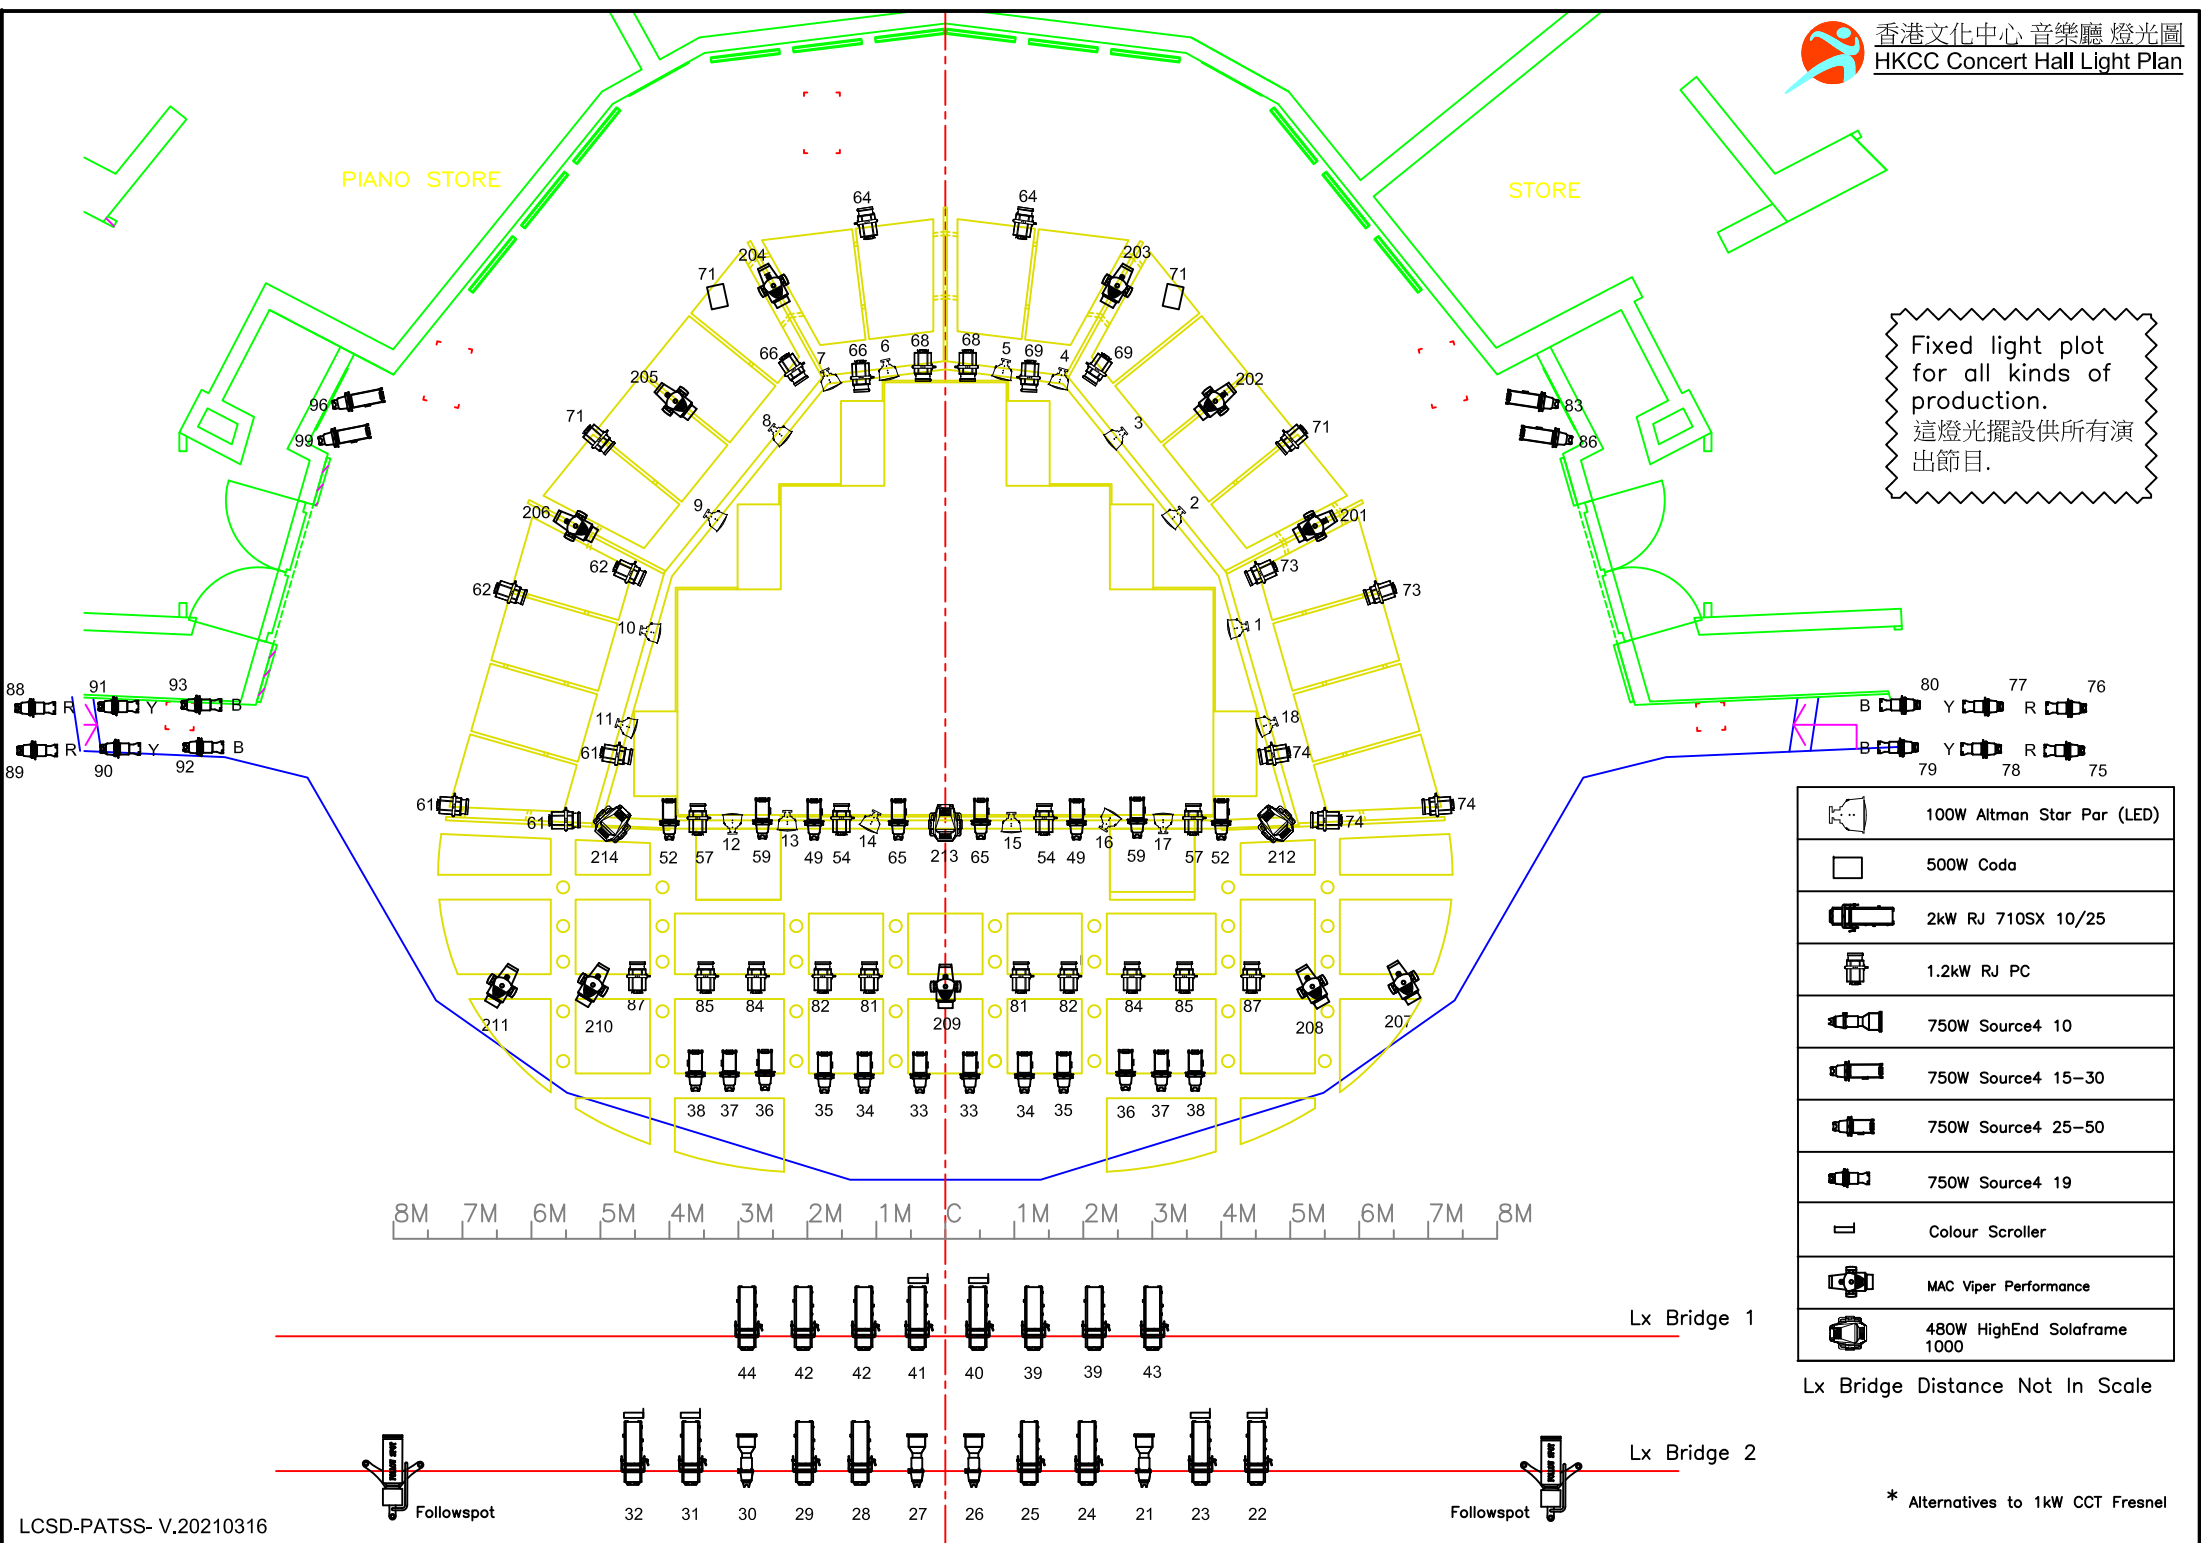

PIANO STORE

STORE

Fixed light plot for all kinds of production.
這燈光擺設供所有演出節目。

	100W Altman Star Par (LED)
	500W Coda
	2kW RJ 710SX 10/25
	1.2kW RJ PC
	750W Source4 10
	750W Source4 15-30
	750W Source4 25-50
	750W Source4 19
	Colour Scroller
	MAC Viper Performance
	480W HighEnd Solaframe 1000

Lx Bridge Distance Not In Scale

* Alternatives to 1kW CCT Fresnel