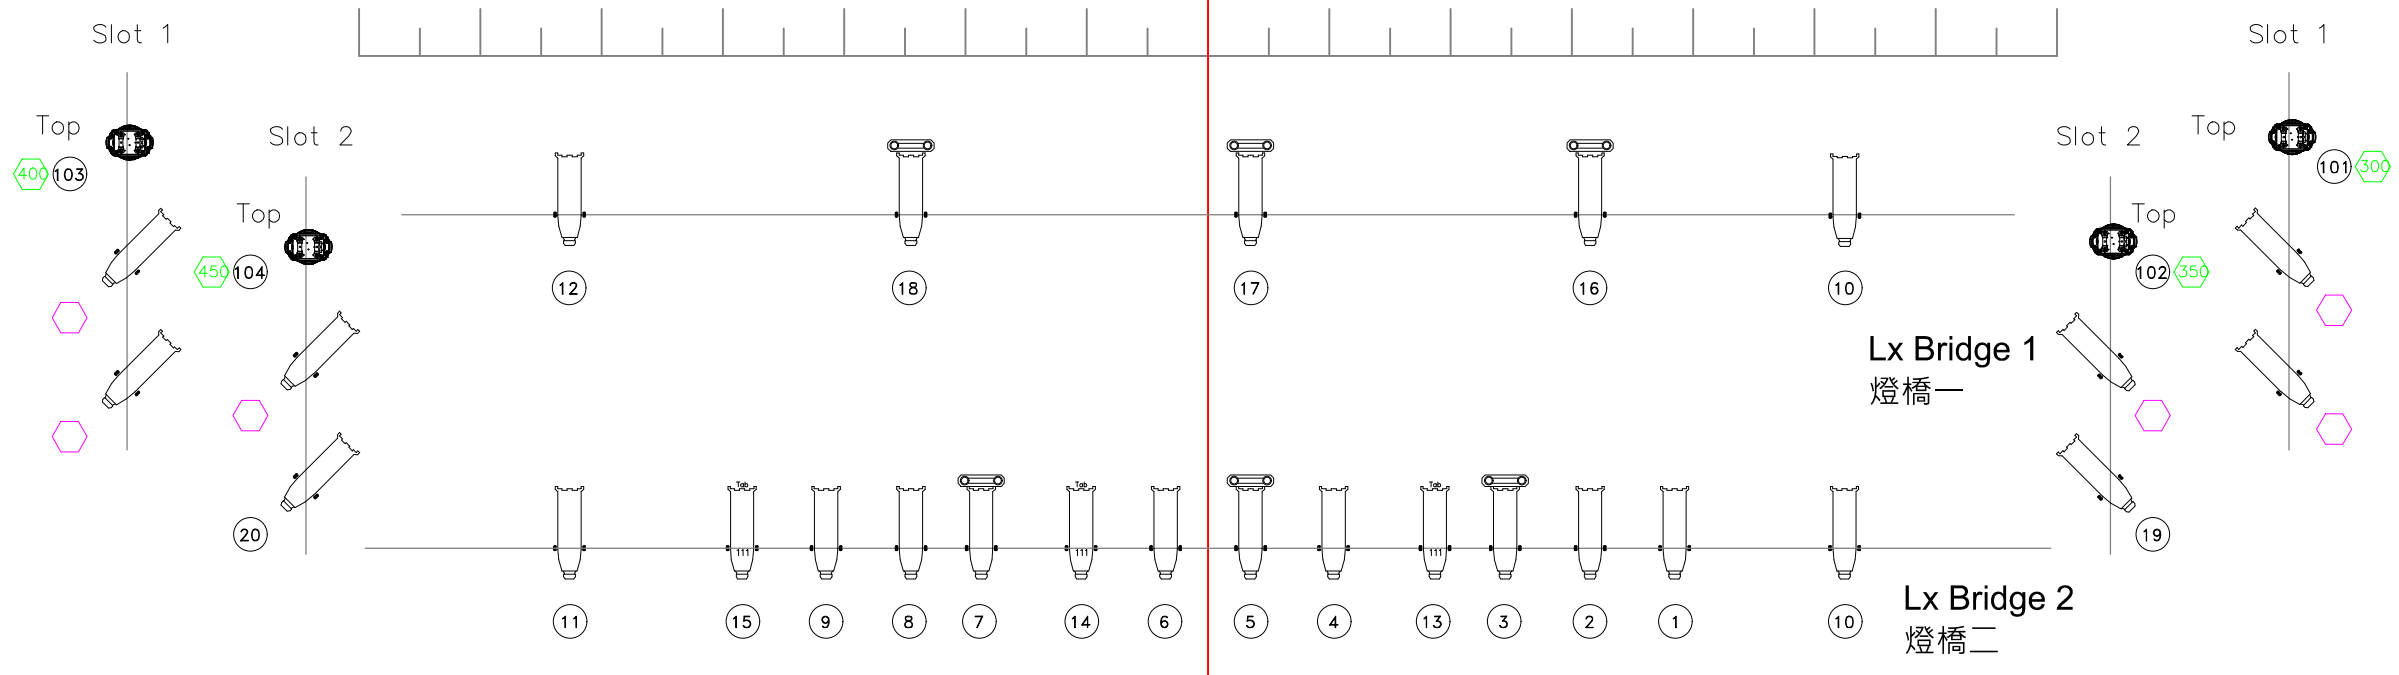

- 13 BP SCREEN
- 12 BLACK CURTAIN
- 11 LIGHTING
- 10 LIGHTING
- 9 LEGS
- 8 LIGHTING
- 7 LEGS
- 6 LIGHTING
- 5 BLACK BORDER
- 4 LIGHTING
- 3 LIGHTING
- 2 RED CURTAIN
- 1 RED BORDER

LEGEND

	ETC Source Four 15°- 30° (750W)
	ETC Source Four 25/50° (750W)
	Altman Pegasus6 LED Fresnel (130W)
	ETC ColorSource PAR (LED)
	Altman Spectra CYC 200 RGBA (200W)
	Robe Spider LED Wash Beam (780W)
	Strand Color Call Scroller
	Martin Atomic 3000 DMX Strobe (3kW)

① Channel No. 500 DMX No.
 Jumper