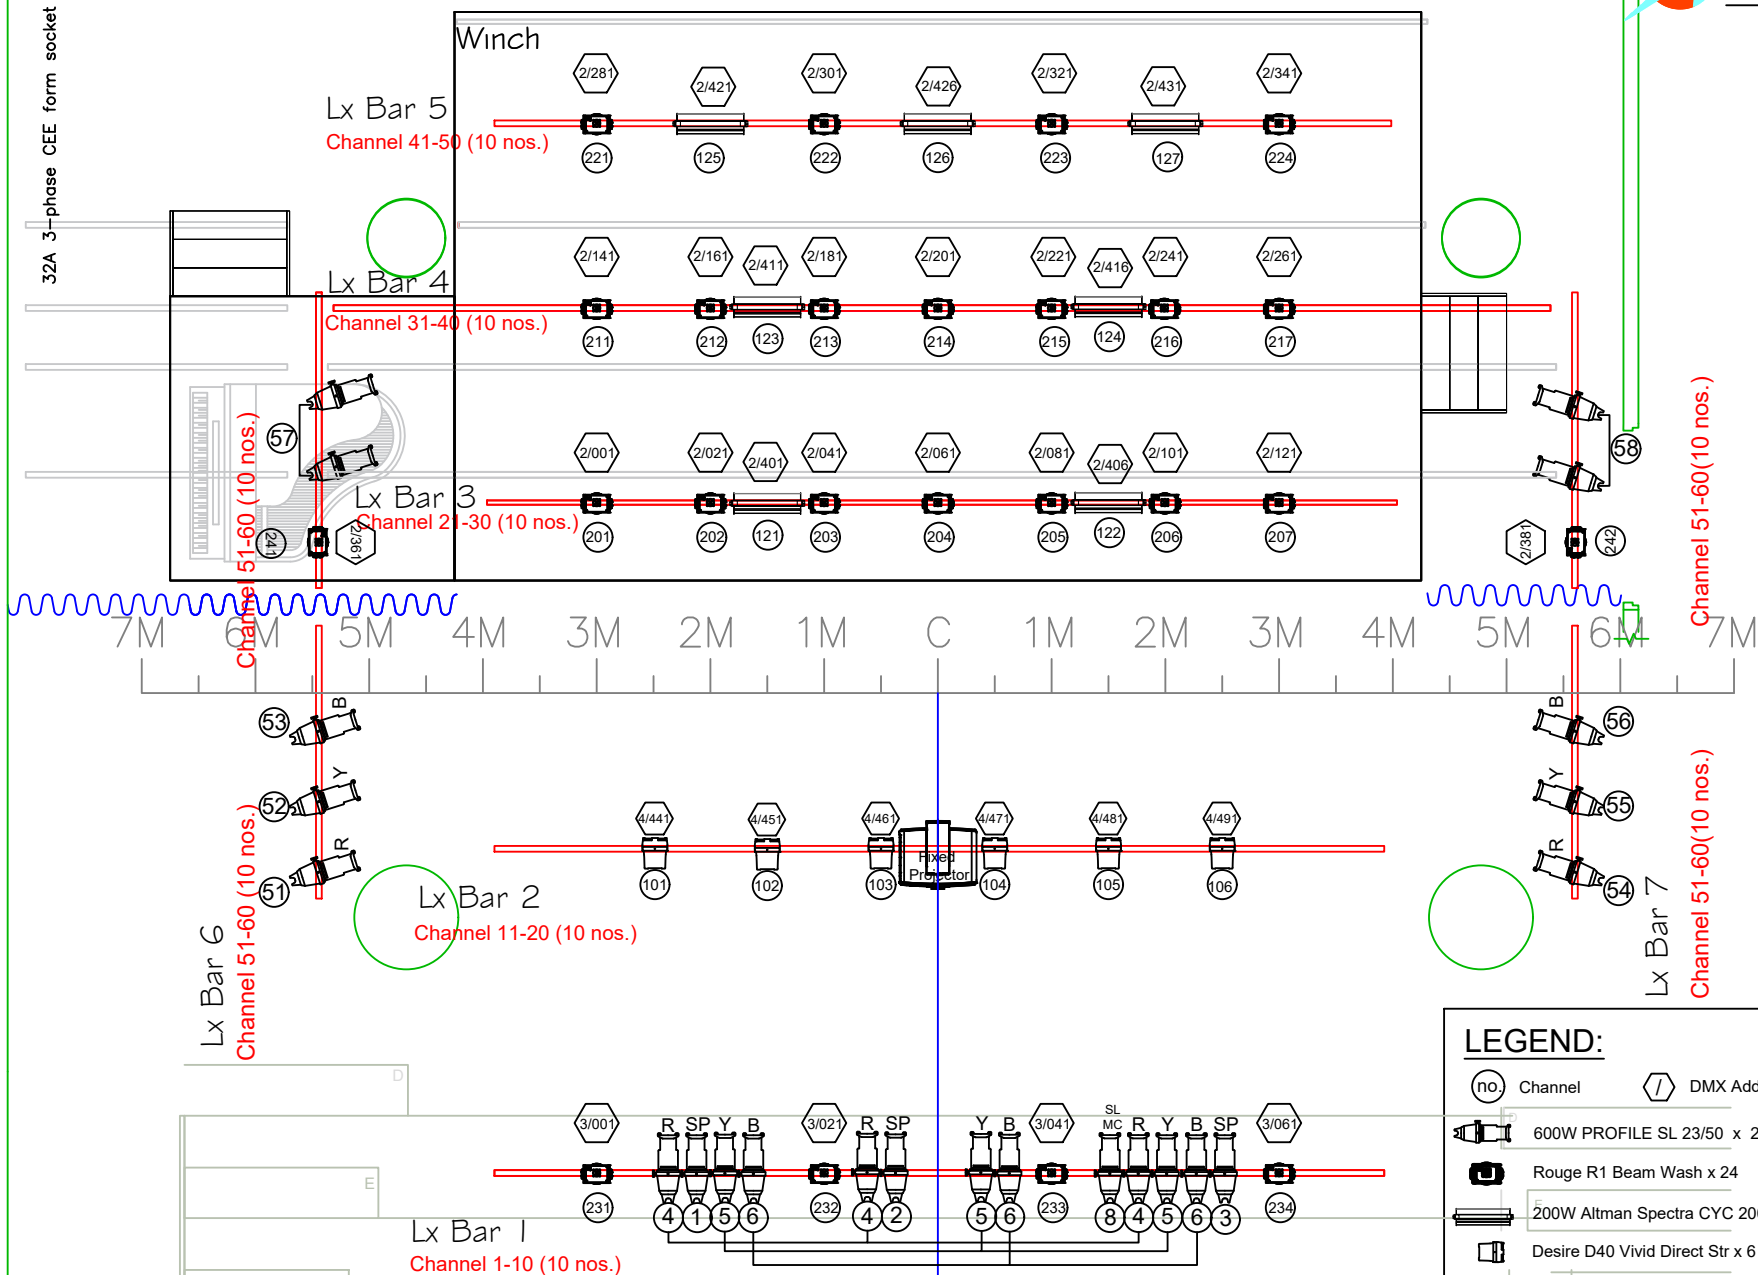

Floor Level Channel 9,10,19,20,29,30 (6 nos.)

Floor Level Channel 39,40,49,50,59,60 (6 nos.)

**LEGEND:**

- (no.) Channel
- (/ ) DMX Address
- 600W PROFILE SL 23/50 x 22 (Spare x 2)
- Rouge R1 Beam Wash x 24
- 200W Altman Spectra CYC 200 RGBA X 7
- Desire D40 Vivid Direct Str x 6

Lx Bar 1-5 SWL 200kg  
Lx Bar 6-7 SWL 150kg

\*Gel Remarks: W=L130 G=L124 B=L132 Y=L104 R=L106